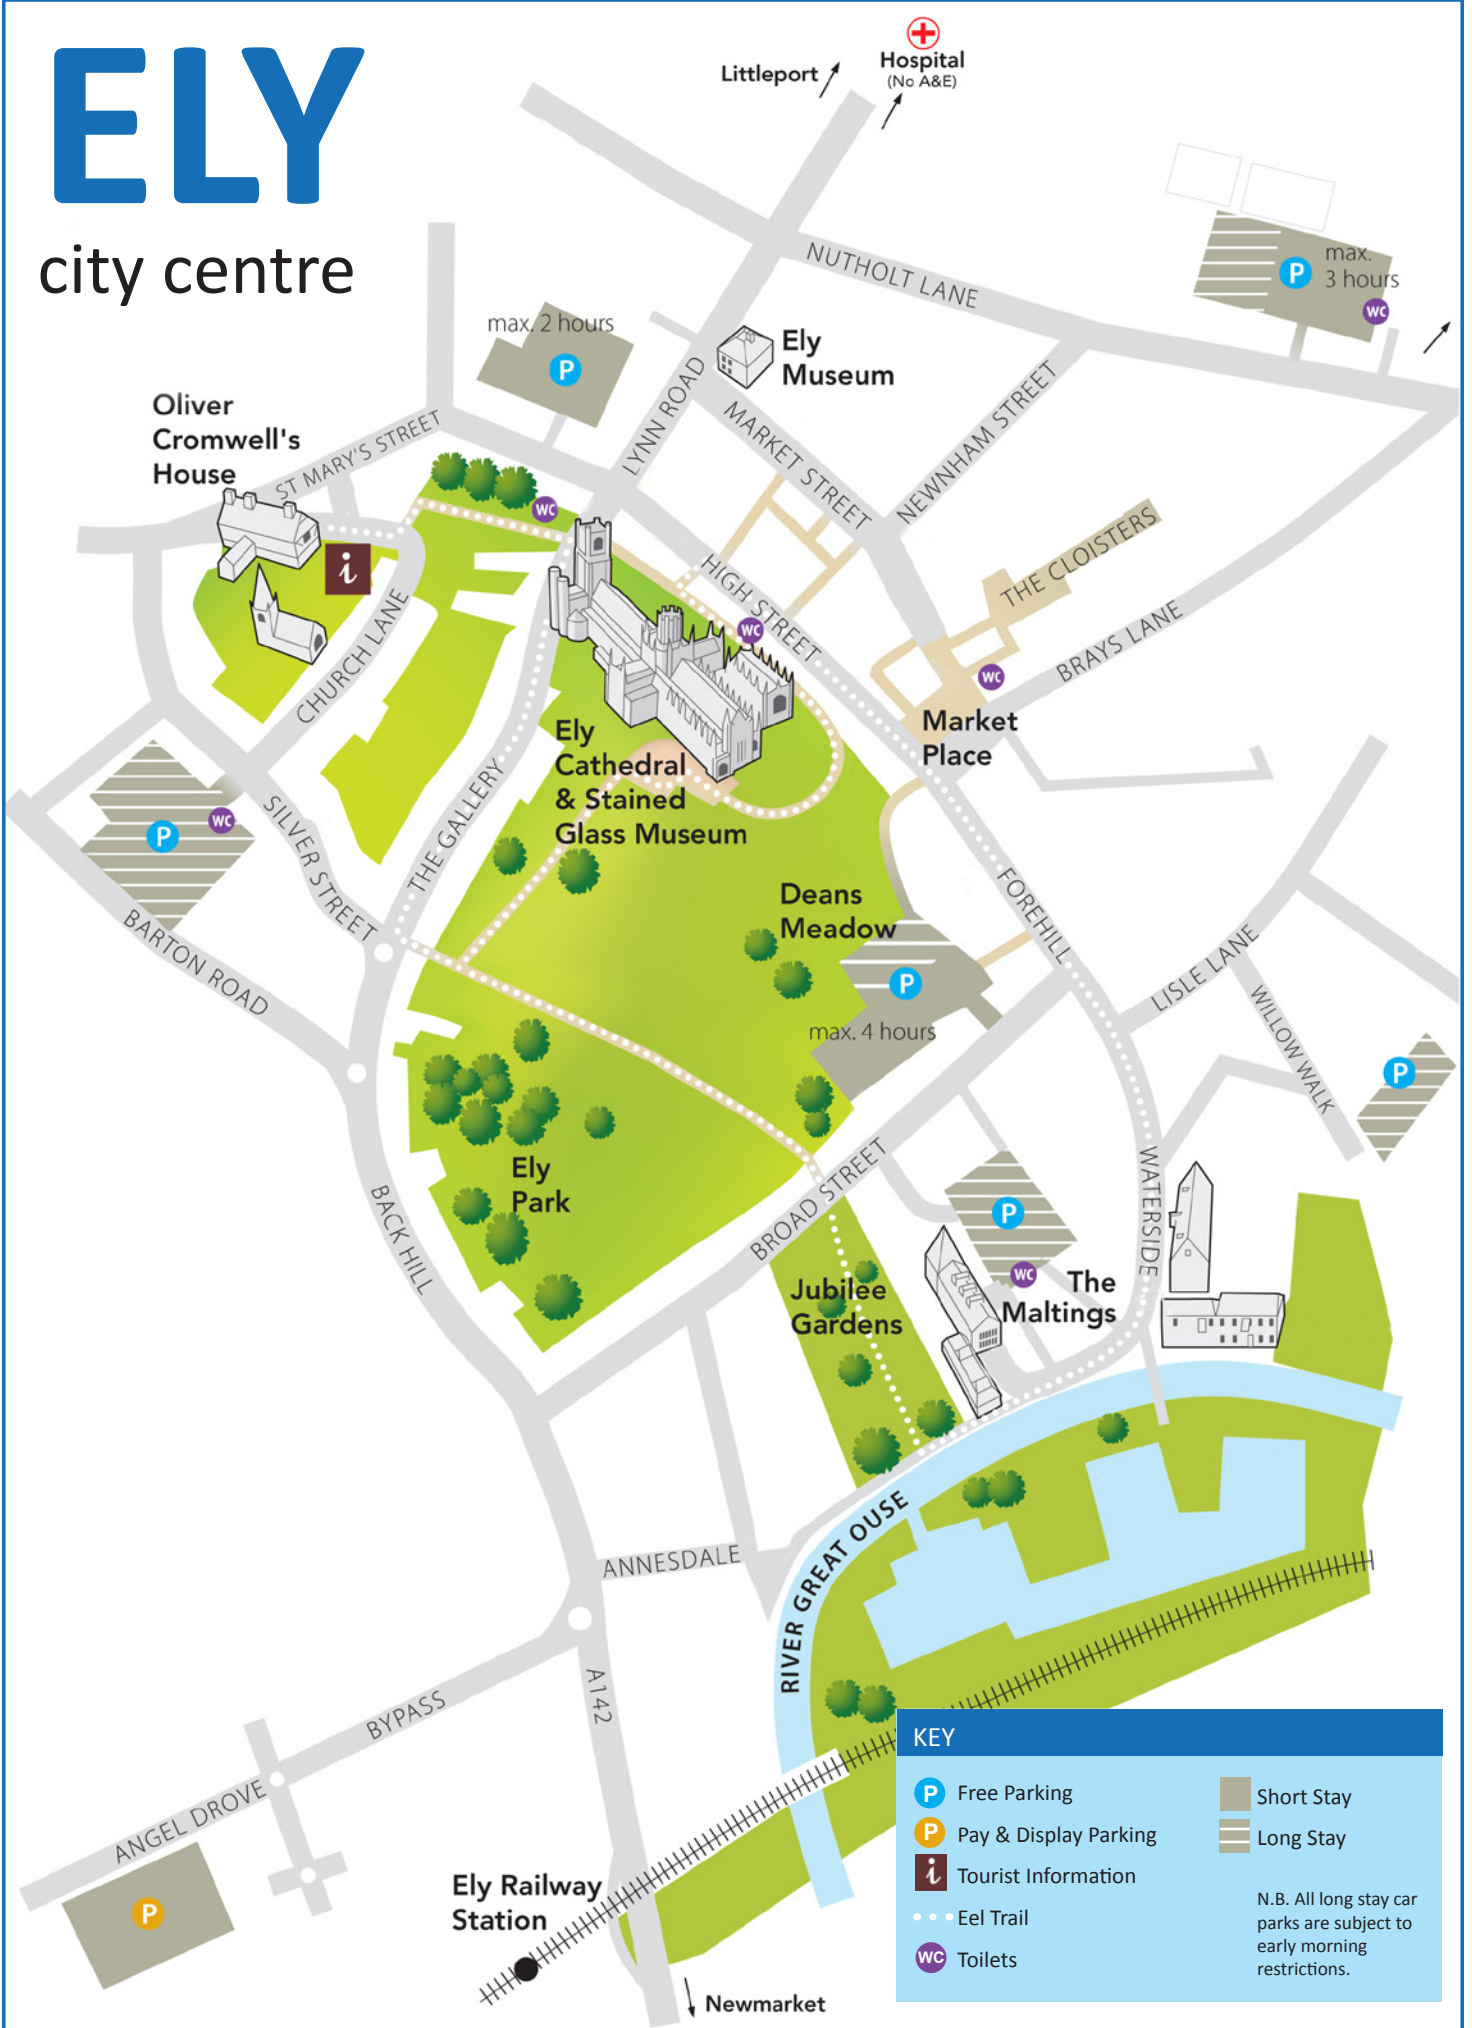

ELY

city centre

KEY

- Free Parking
 - Pay & Display Parking
 - Short Stay
 - Long Stay
 - Tourist Information
 - Eel Trail
 - Toilets
- N.B. All long stay car parks are subject to early morning restrictions.